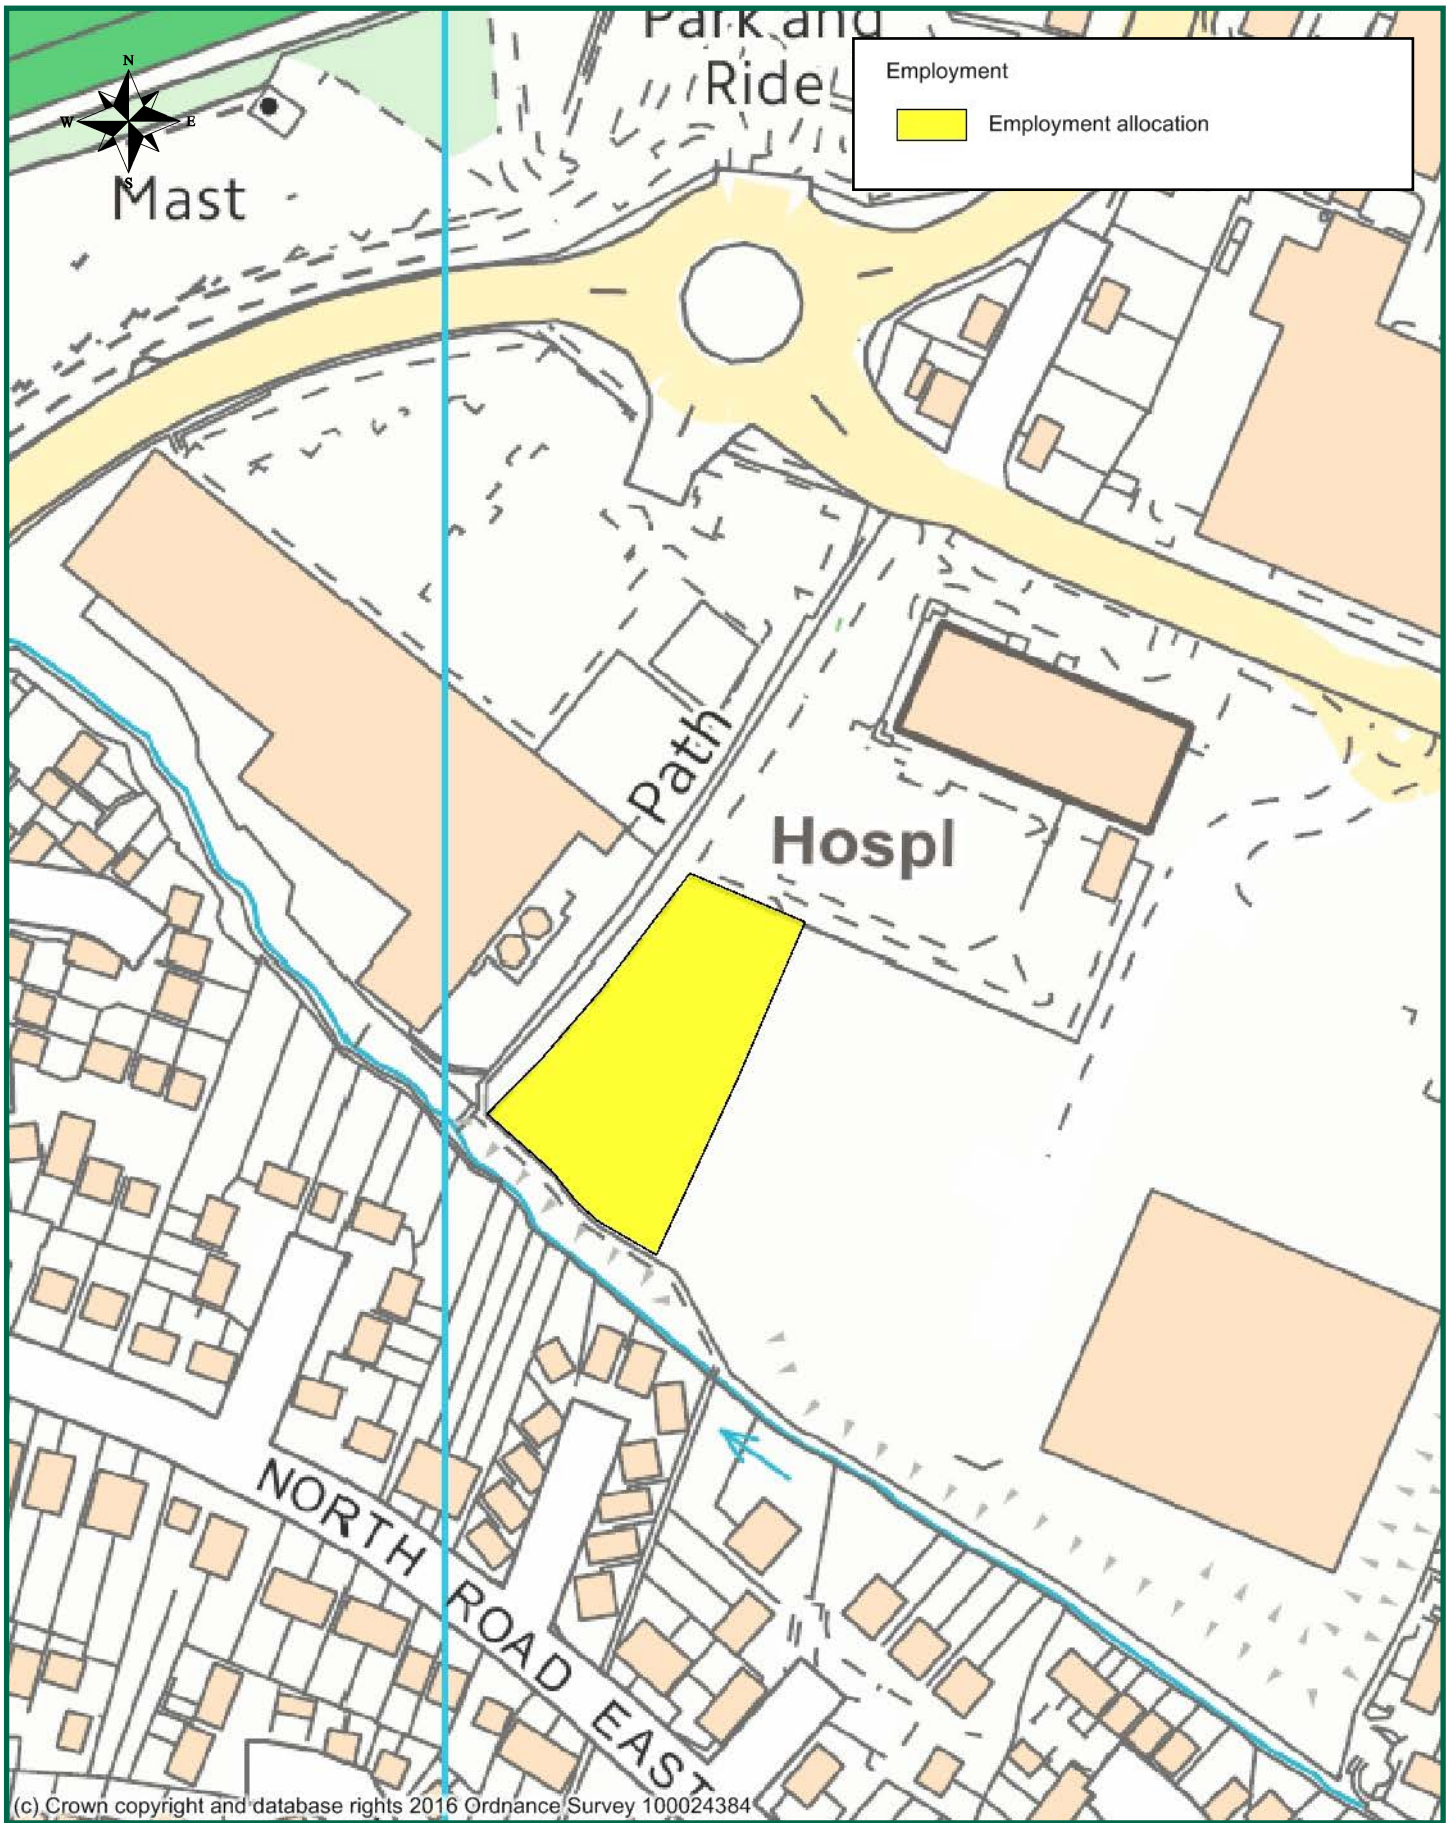

Legend
 [Yellow Box] New Employment Allocations

(c) Crown copyright and database rights 2016 Ordnance Survey 100024384

Jessop Avenue (E1)

06 October 2016

0 20 40 60 metres

Hatherley Lane, The Reddings (E2)

15 November 2016

(c) Crown copyright and database rights 2016 Ordnance Survey 100024384

06 October 2016

**Land North West of Grovefield Way
The Reddings (E3)**