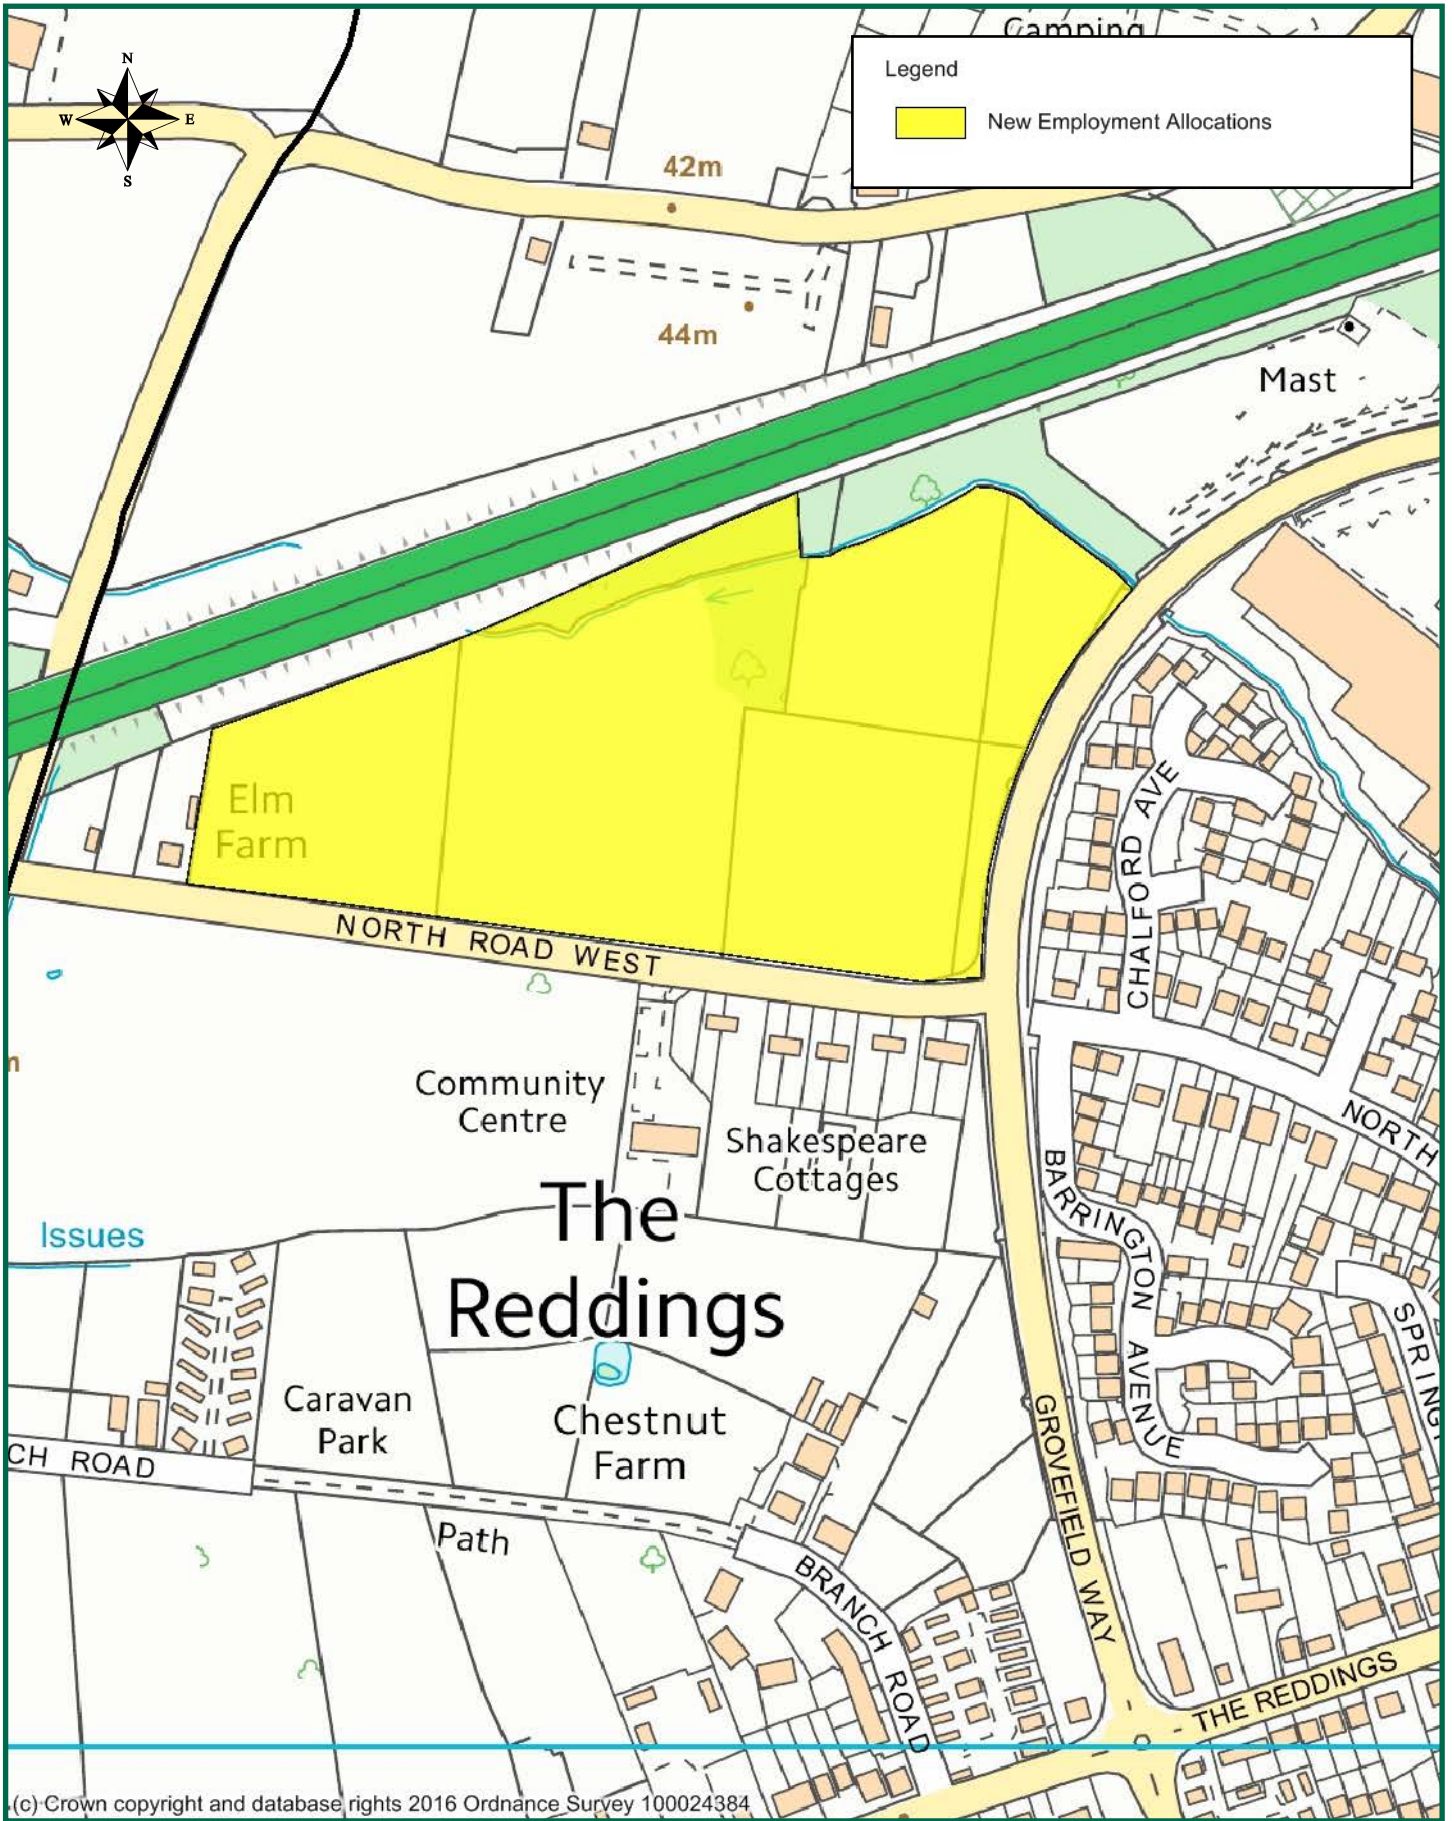

Legend
 [Yellow Box] New Employment Allocations

(c) Crown copyright and database rights 2016 Ordnance Survey 100024384

Jessop Avenue (E1)

06 October 2016

0 20 40 60 metres

Hatherley Lane, The Reddings (E2)

15 November 2016

(c) Crown copyright and database rights 2016 Ordnance Survey 100024384

06 October 2016

**Land North West of Grovefield Way
The Reddings (E3)**